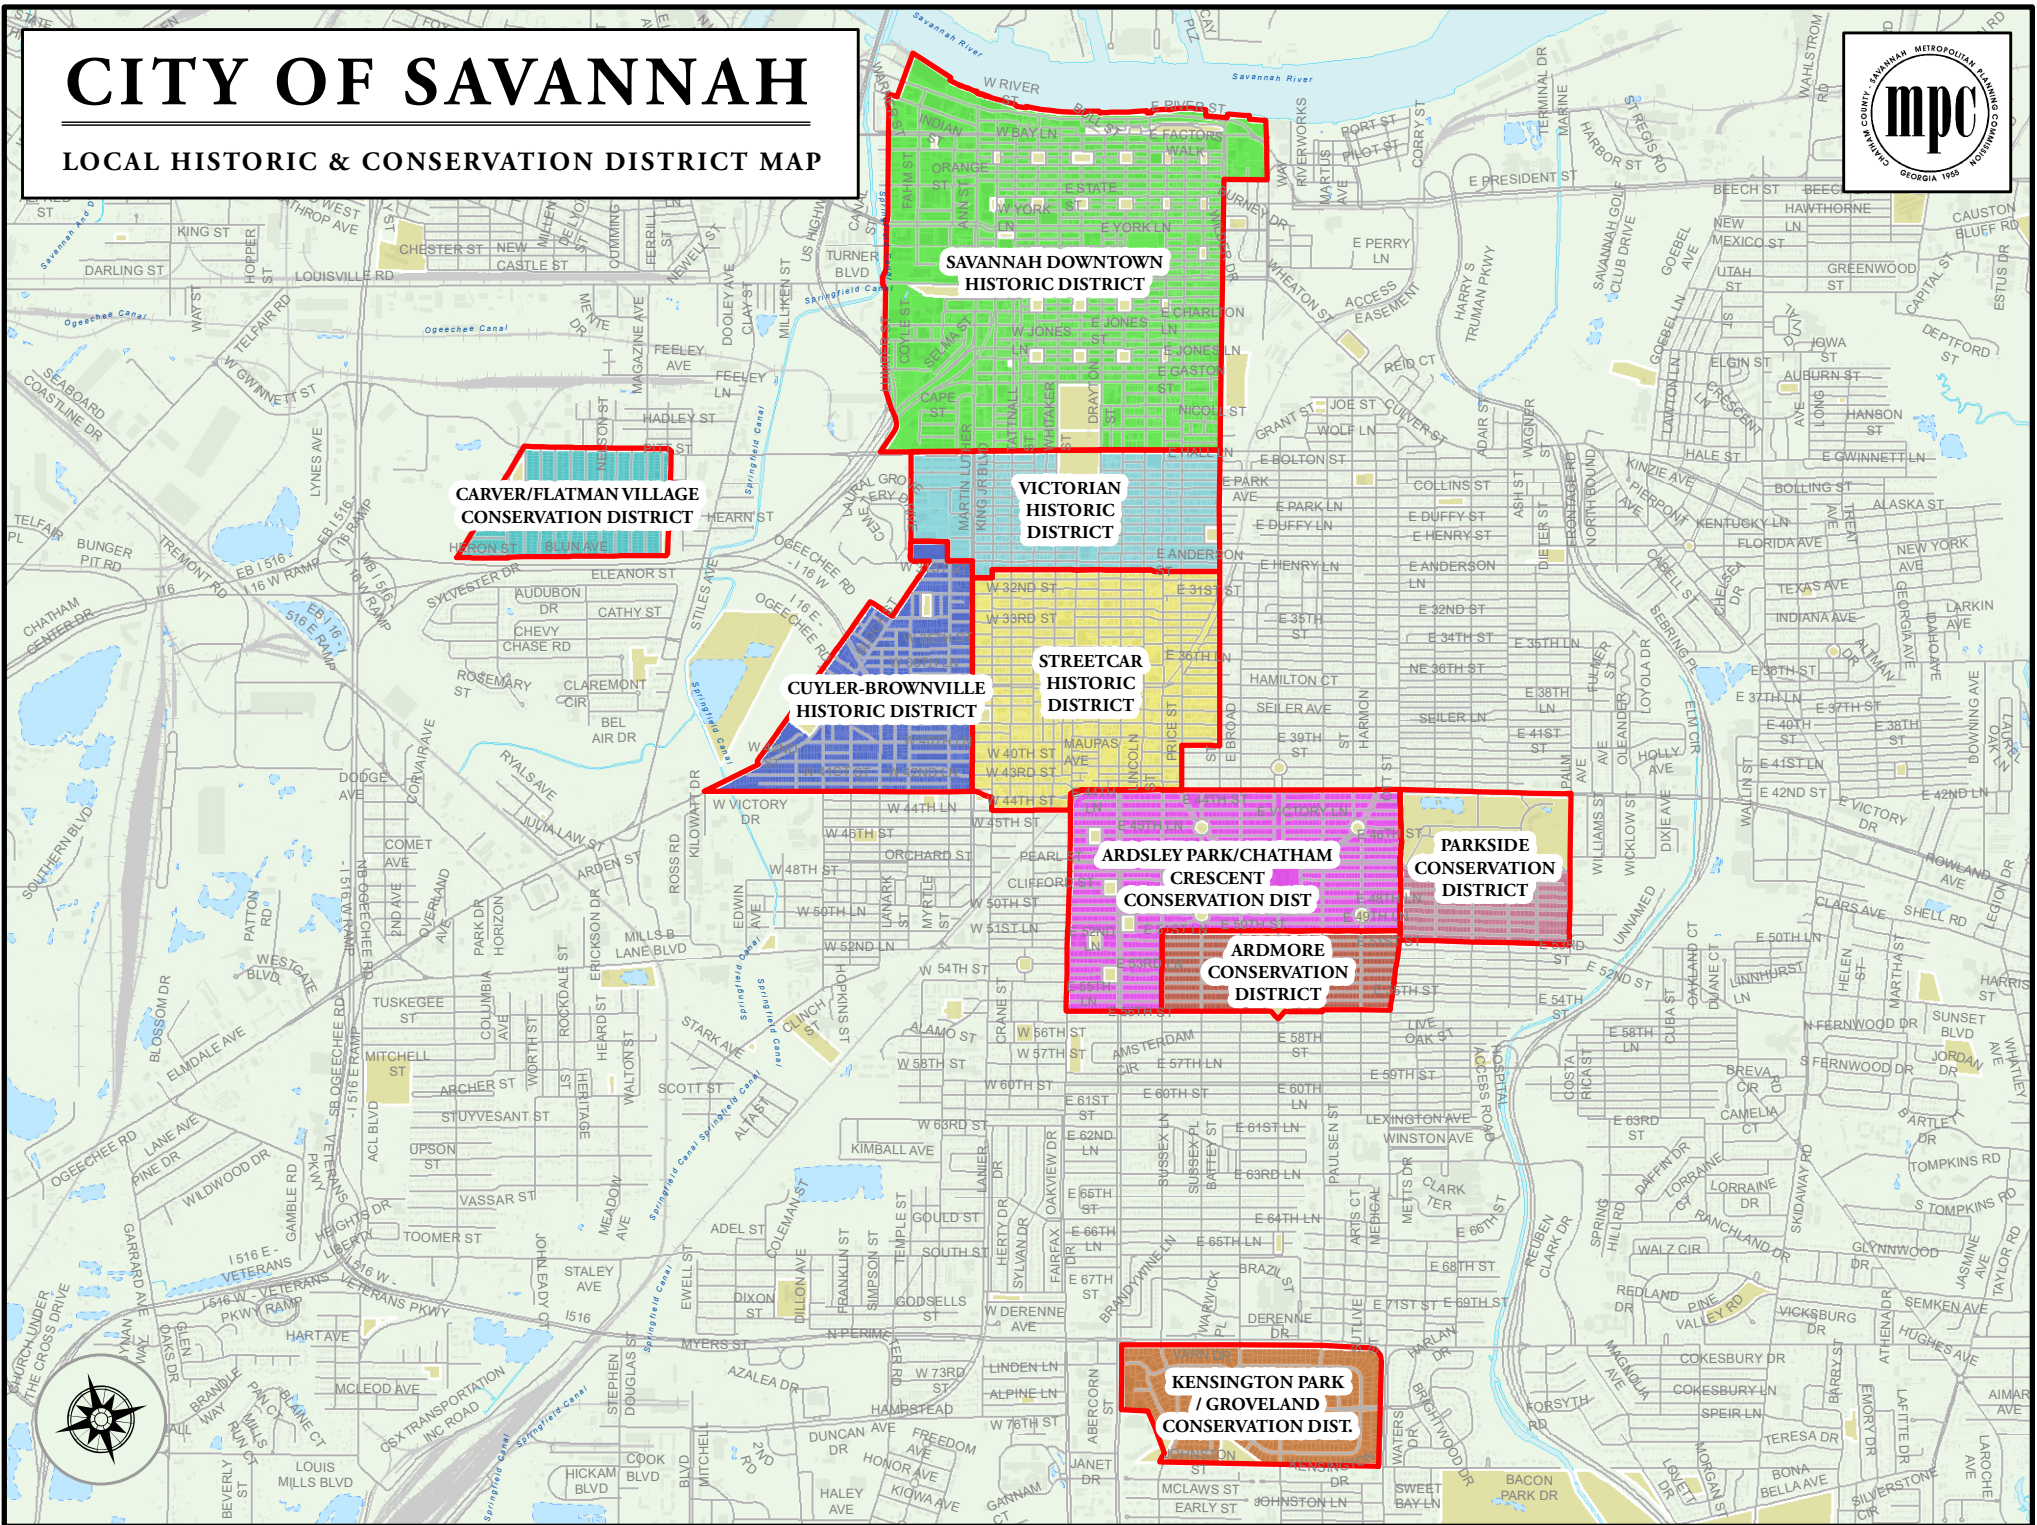

CITY OF SAVANNAH

LOCAL HISTORIC & CONSERVATION DISTRICT MAP

**SAVANNAH DOWNTOWN
HISTORIC DISTRICT**

**CARVER/FLATMAN VILLAGE
CONSERVATION DISTRICT**

**VICTORIAN
HISTORIC
DISTRICT**

**CUYLER-BROWNVILLE
HISTORIC DISTRICT**

**STREETCAR
HISTORIC
DISTRICT**

**ARDSLEY PARK/CHATHAM
CRESCENT
CONSERVATION DIST**

**PARKSIDE
CONSERVATION
DISTRICT**

**ARDMORE
CONSERVATION
DISTRICT**

**KENSINGTON PARK
/ GROVELAND
CONSERVATION DIST.**