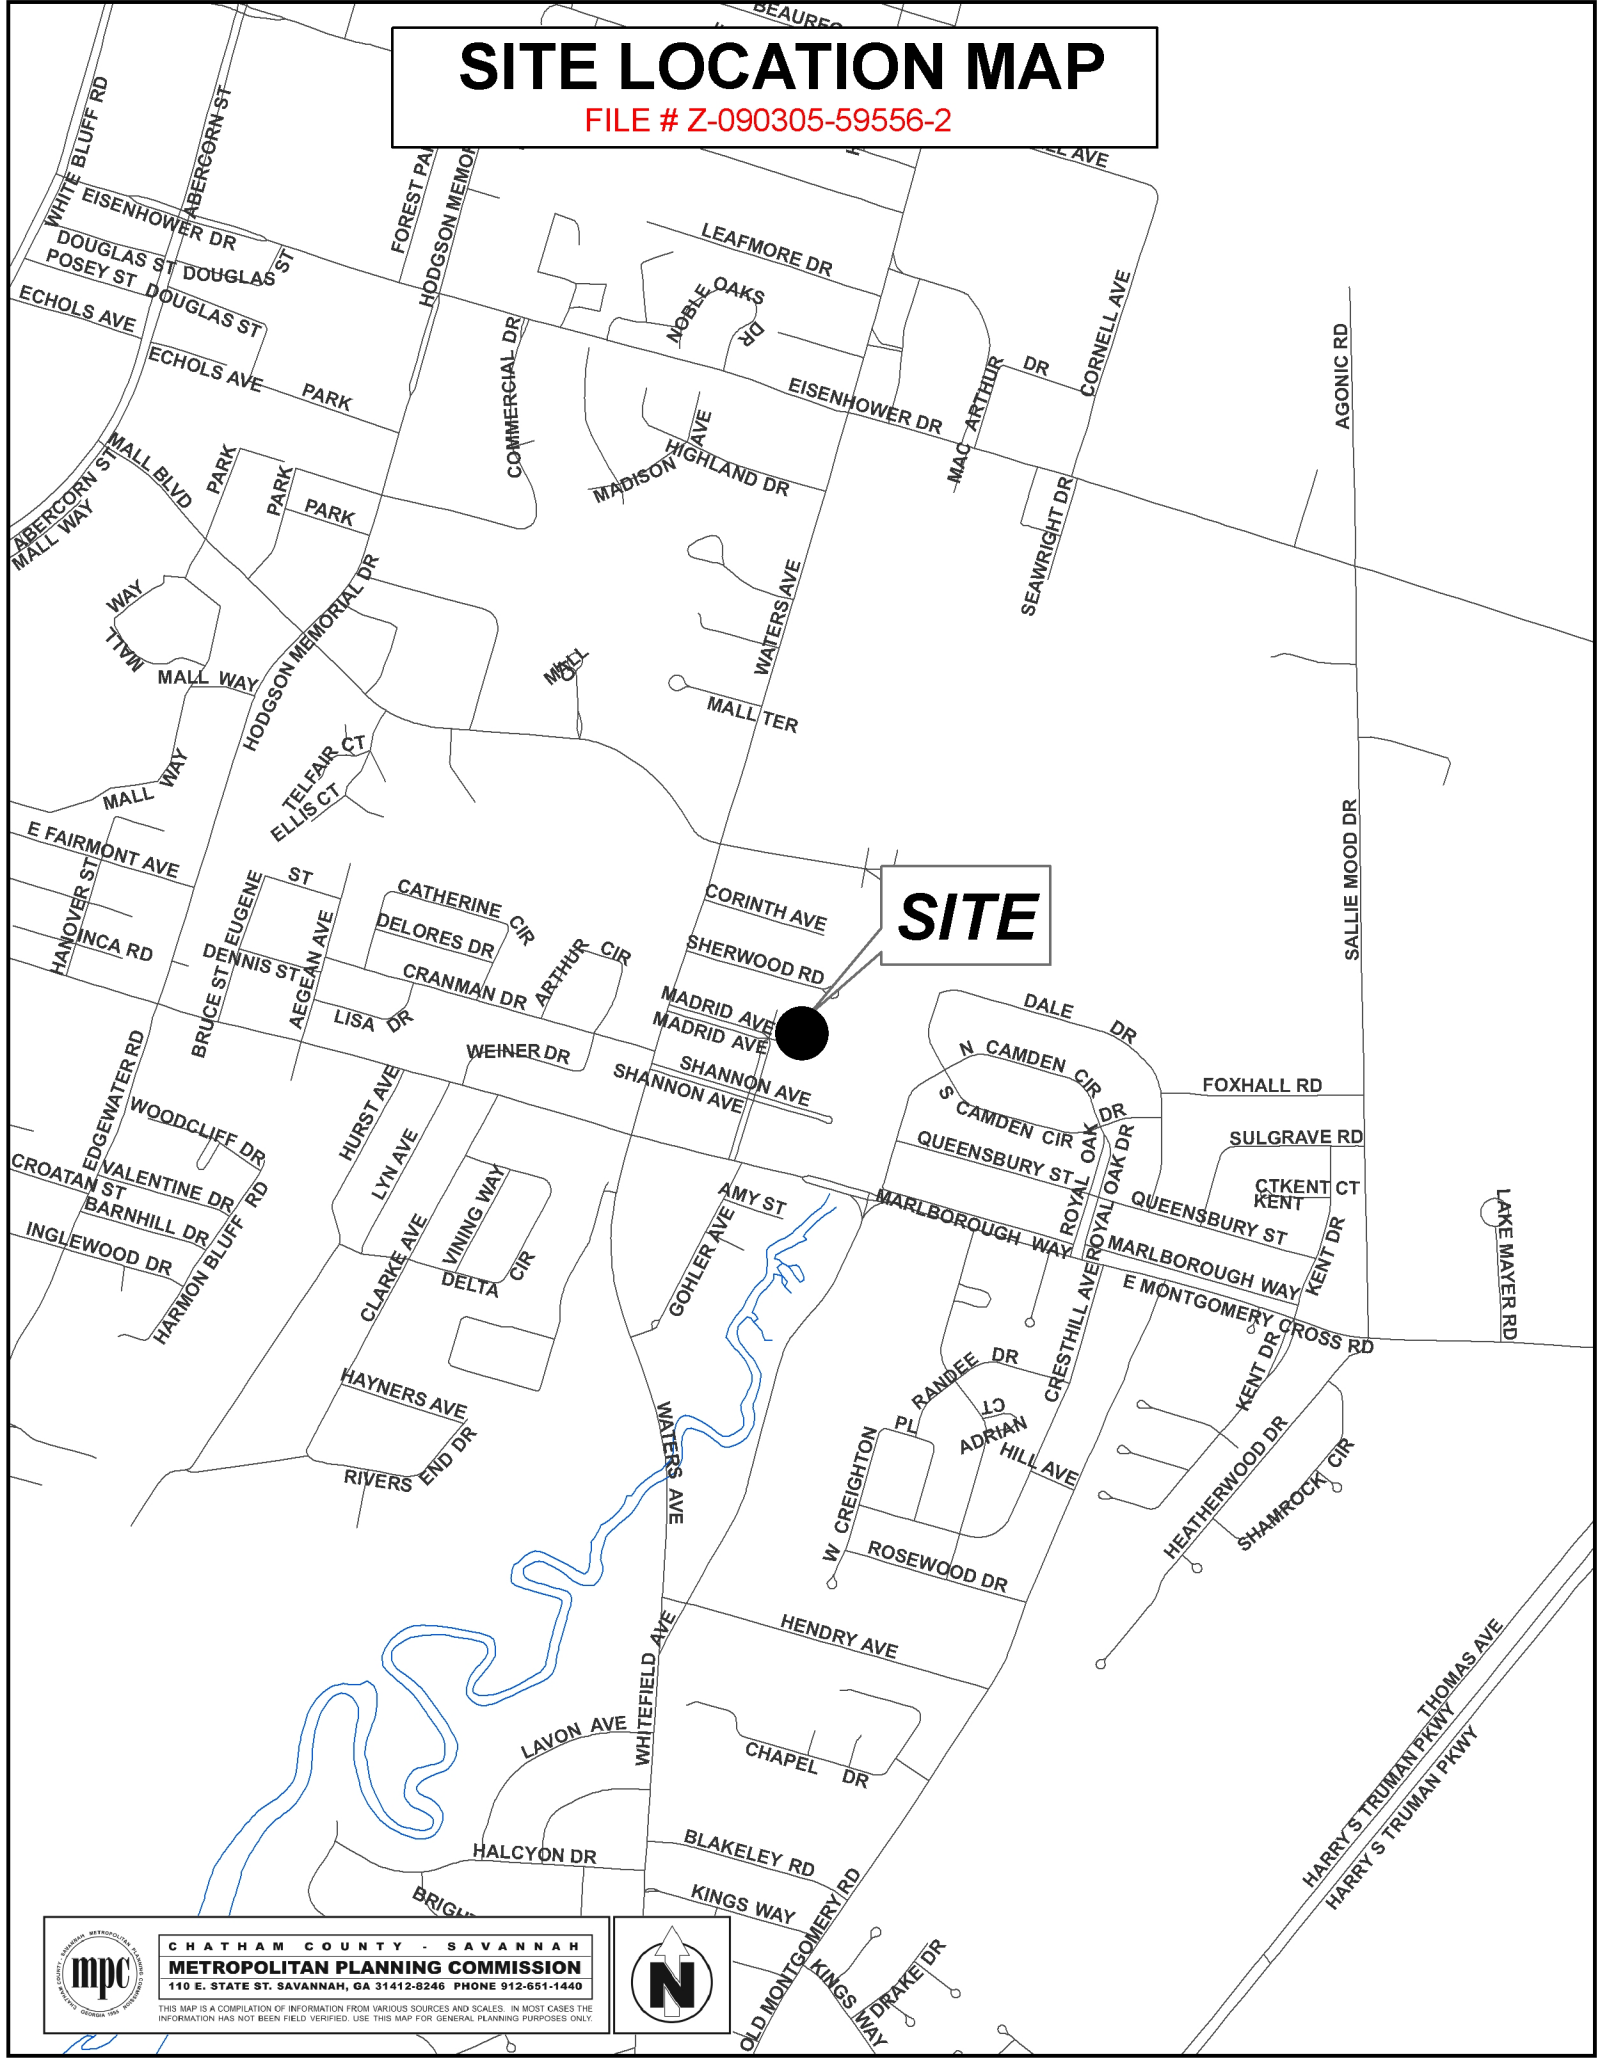

SITE LOCATION MAP

FILE # Z-090305-59556-2

SITE

CHATHAM COUNTY - SAVANNAH
METROPOLITAN PLANNING COMMISSION
110 E. STATE ST. SAVANNAH, GA 31412-8246 PHONE 912-651-1440