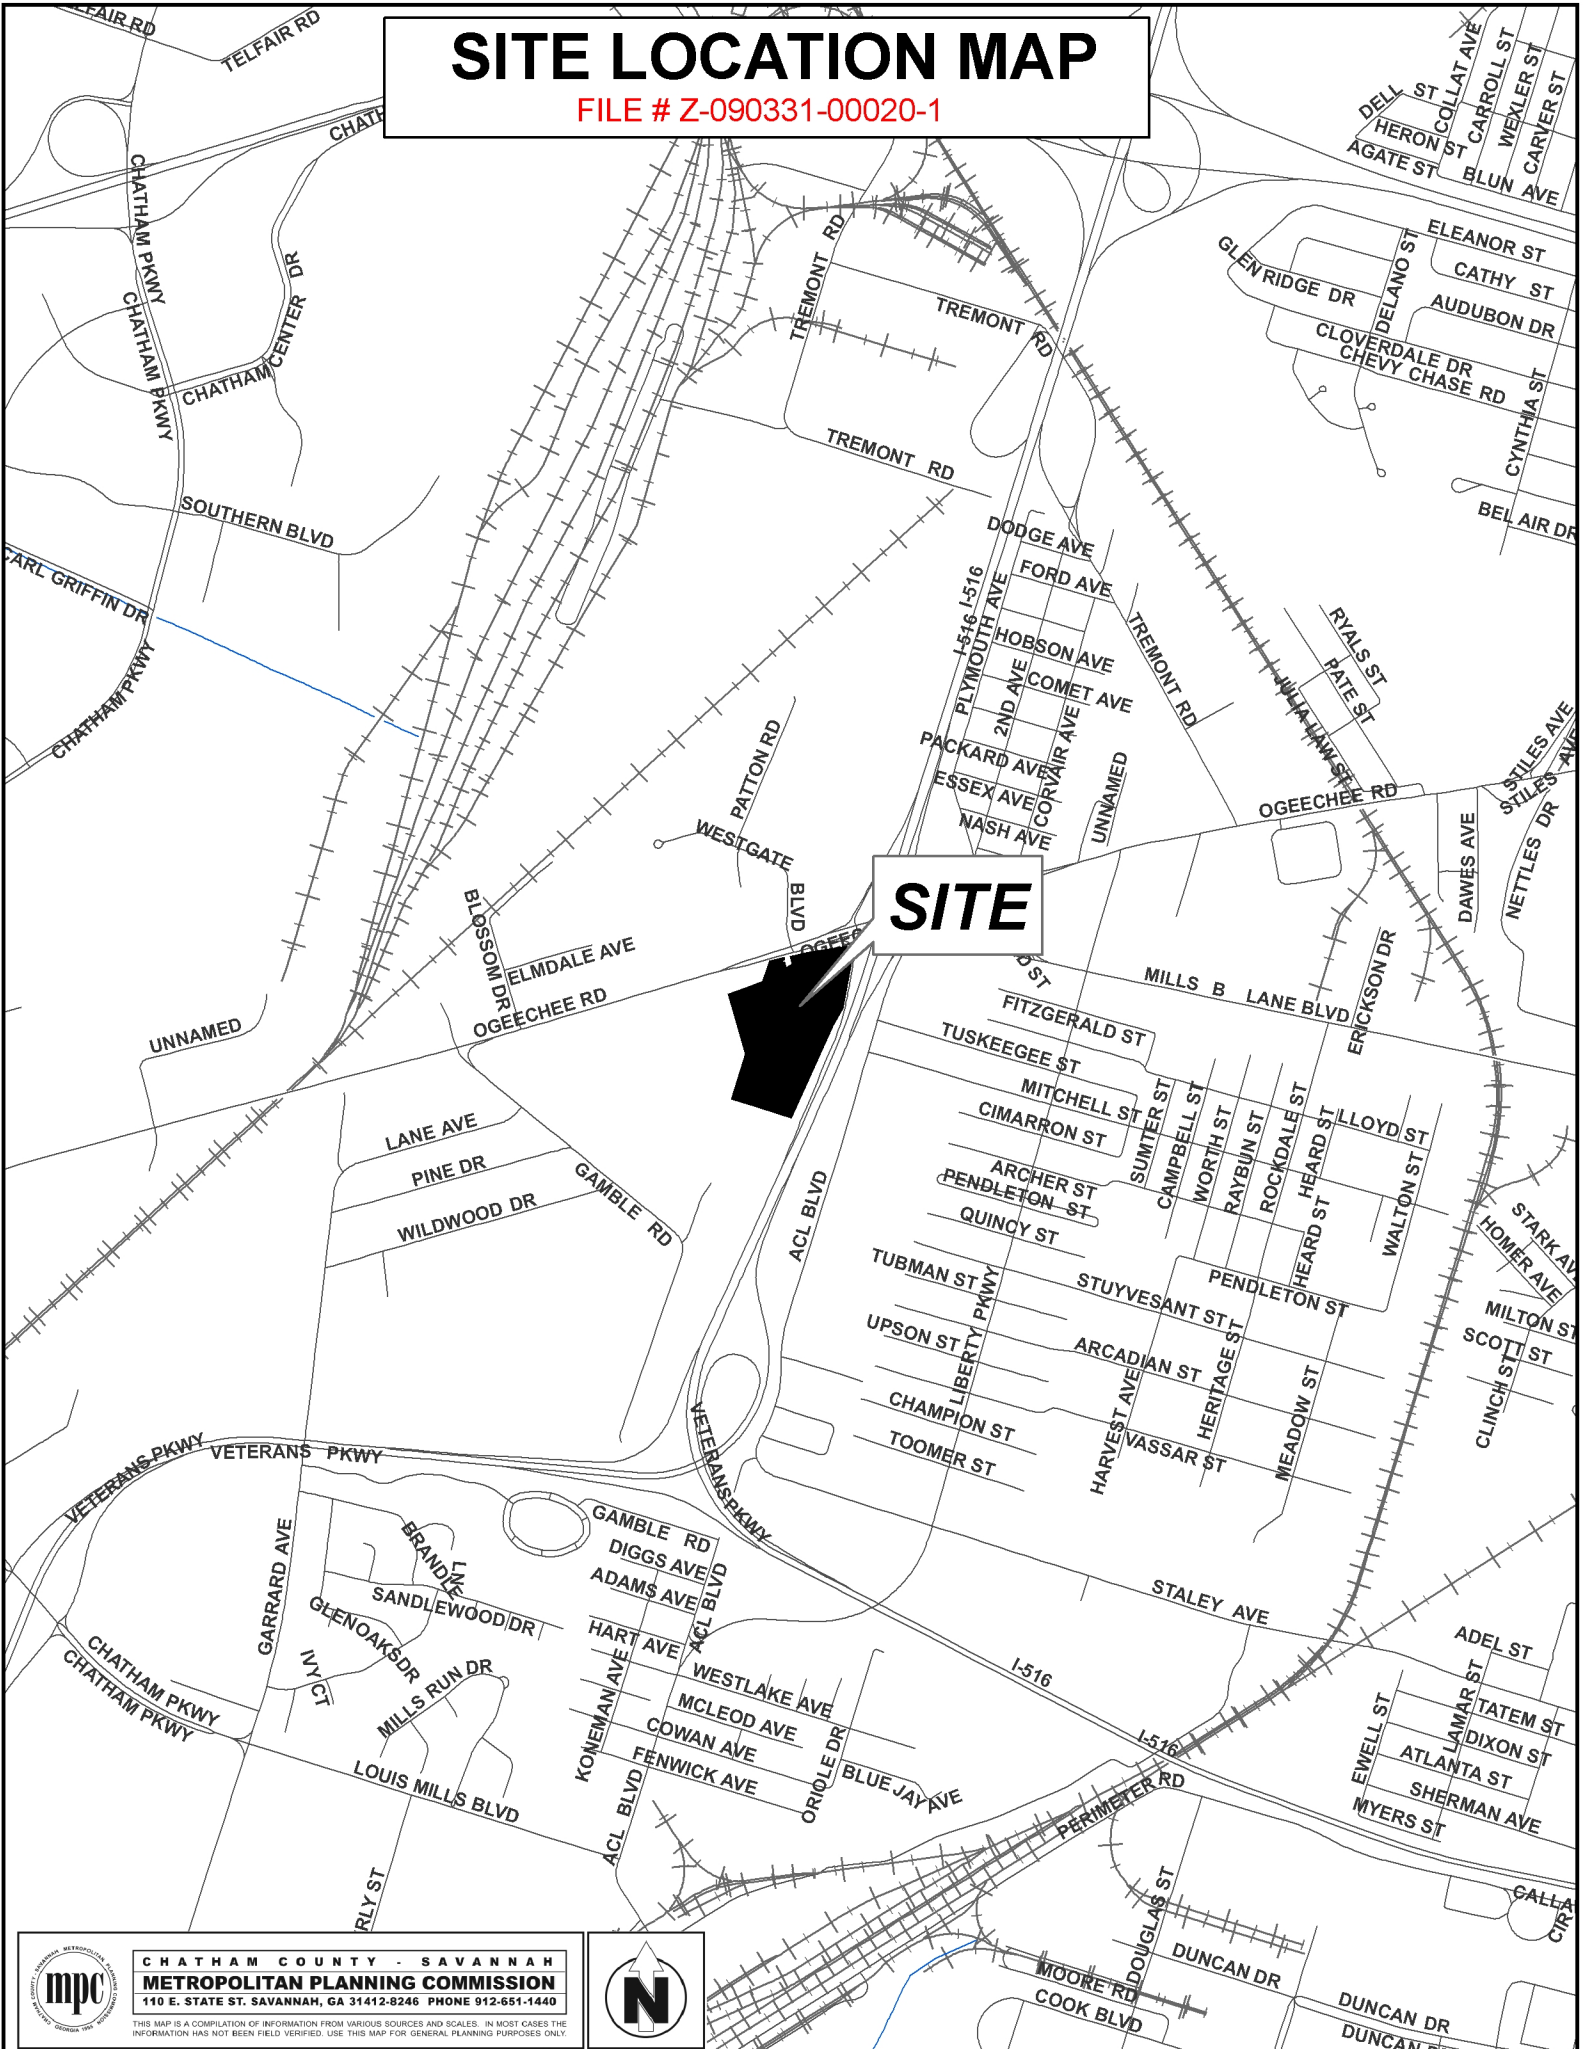

SITE LOCATION MAP

FILE # Z-090331-00020-1

SITE