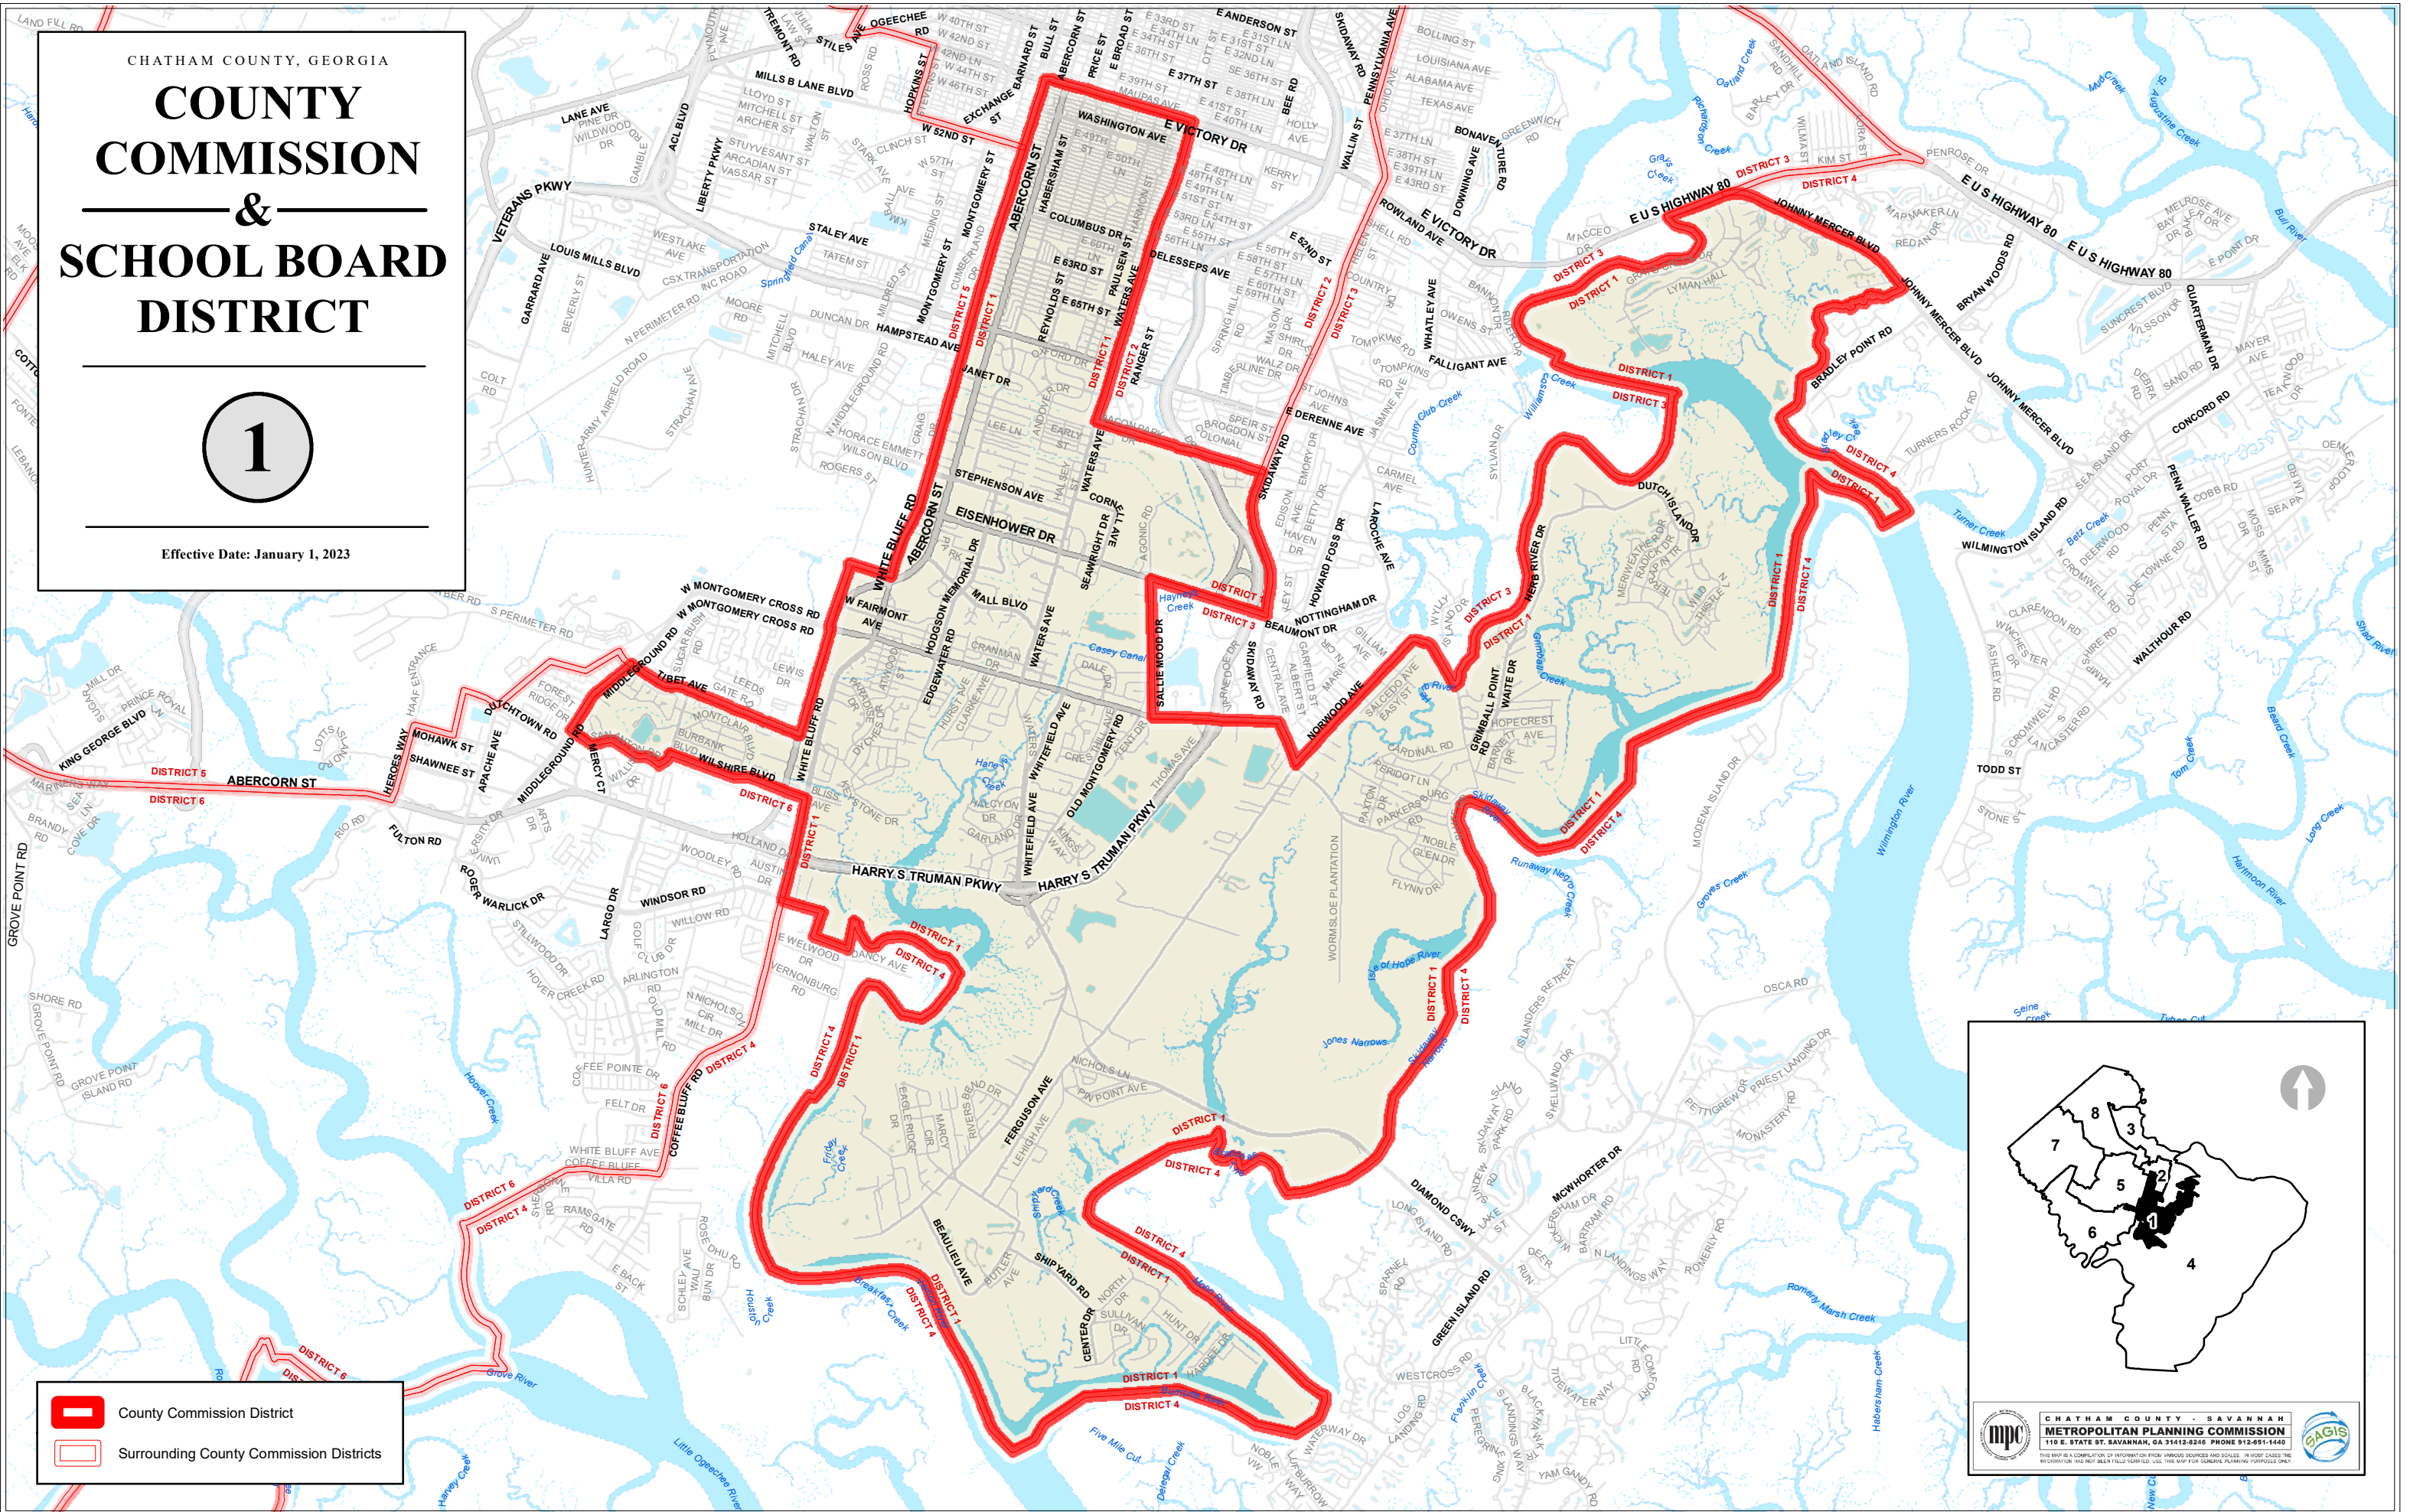

CHATHAM COUNTY, GEORGIA

COUNTY COMMISSION & SCHOOL BOARD DISTRICT

1

Effective Date: January 1, 2023

 County Commission District

 Surrounding County Commission Districts

CHATHAM COUNTY - SAVANNAH
METROPOLITAN PLANNING COMMISSION
110 E. STATE ST. SAVANNAH, GA 31412-8246 PHONE 912-891-1440